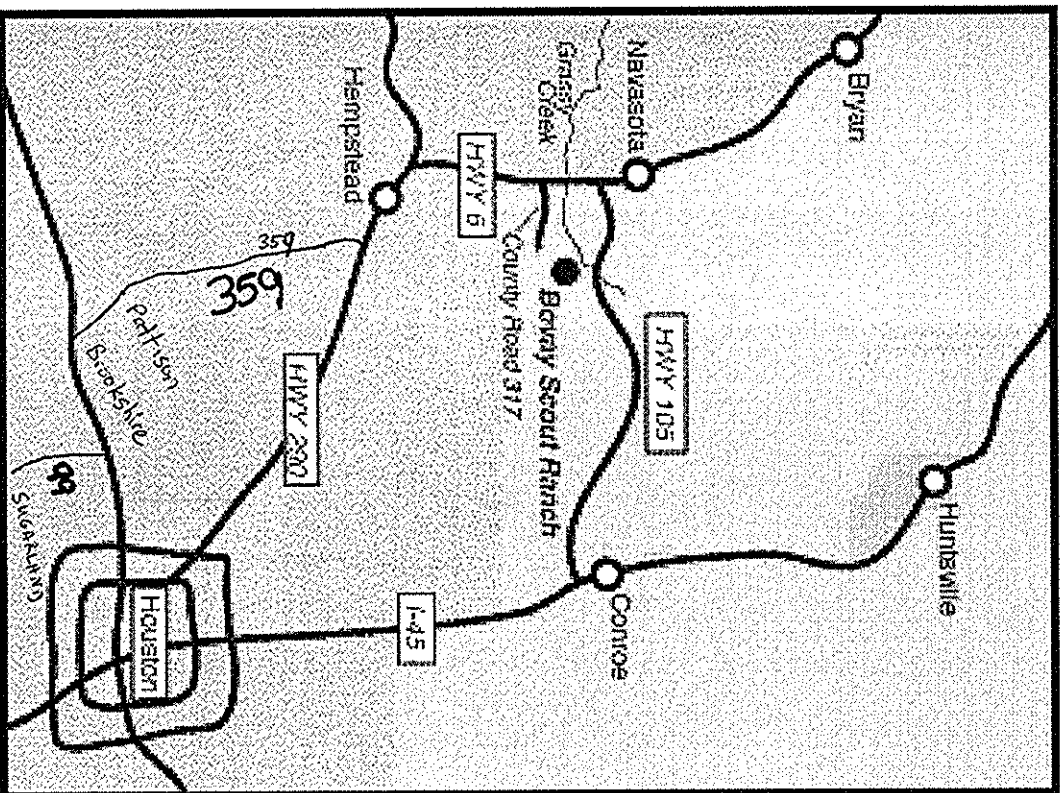

Directions to Bovay Scout Ranch -

- Directions thru Hempstead:**
- From Hempstead take HWY 6 N for 16 miles
 - Turn right onto County Road 317
 - Travel to end of the road through camp gate.

- Directions thru Conroe:**
- From Conroe take HWY 105 W for 45 miles
 - Turn left onto HWY 6 for three miles
 - Turn left onto County Road 317 (just past Grassy Creek)
 - Travel to end of the road through camp gate.

Contact info:

- Bovay Scout Ranch 936-825-4120

- 1: Turn RIGHT onto GRAND PKWY/TX-99 N. 15.4 miles
- 2: Turn LEFT to take the ramp toward I-10 W. 0.2 miles
- 3: Stay straight to go onto I-10/KATY FRWY. 0.1 miles
- 4: Merge onto I-10 W via the ramp- on the left. 9.9 miles
- 5: Take the FM-359 exit- exit number 732- toward BROOKSHIRE. 0.3 miles
- 6: Turn RIGHT onto WALLER AVE/FM 359. 0.4 miles
- 7: Turn LEFT onto US-90/FM 359. 0.3 miles
- 8: Turn RIGHT onto FM 359. 18.7 miles
- 9: Turn RIGHT onto TX-6/US-290 BR/10TH ST.
- 10: Continue to follow TX-6 N. 17.2 miles
- 11: Turn SLIGHT LEFT to take the TX-6 BUSINESS ramp toward NAVASOTA.
- 12: Follow Highway 6 north (16 miles)
- 13: Turn Right County Road 317